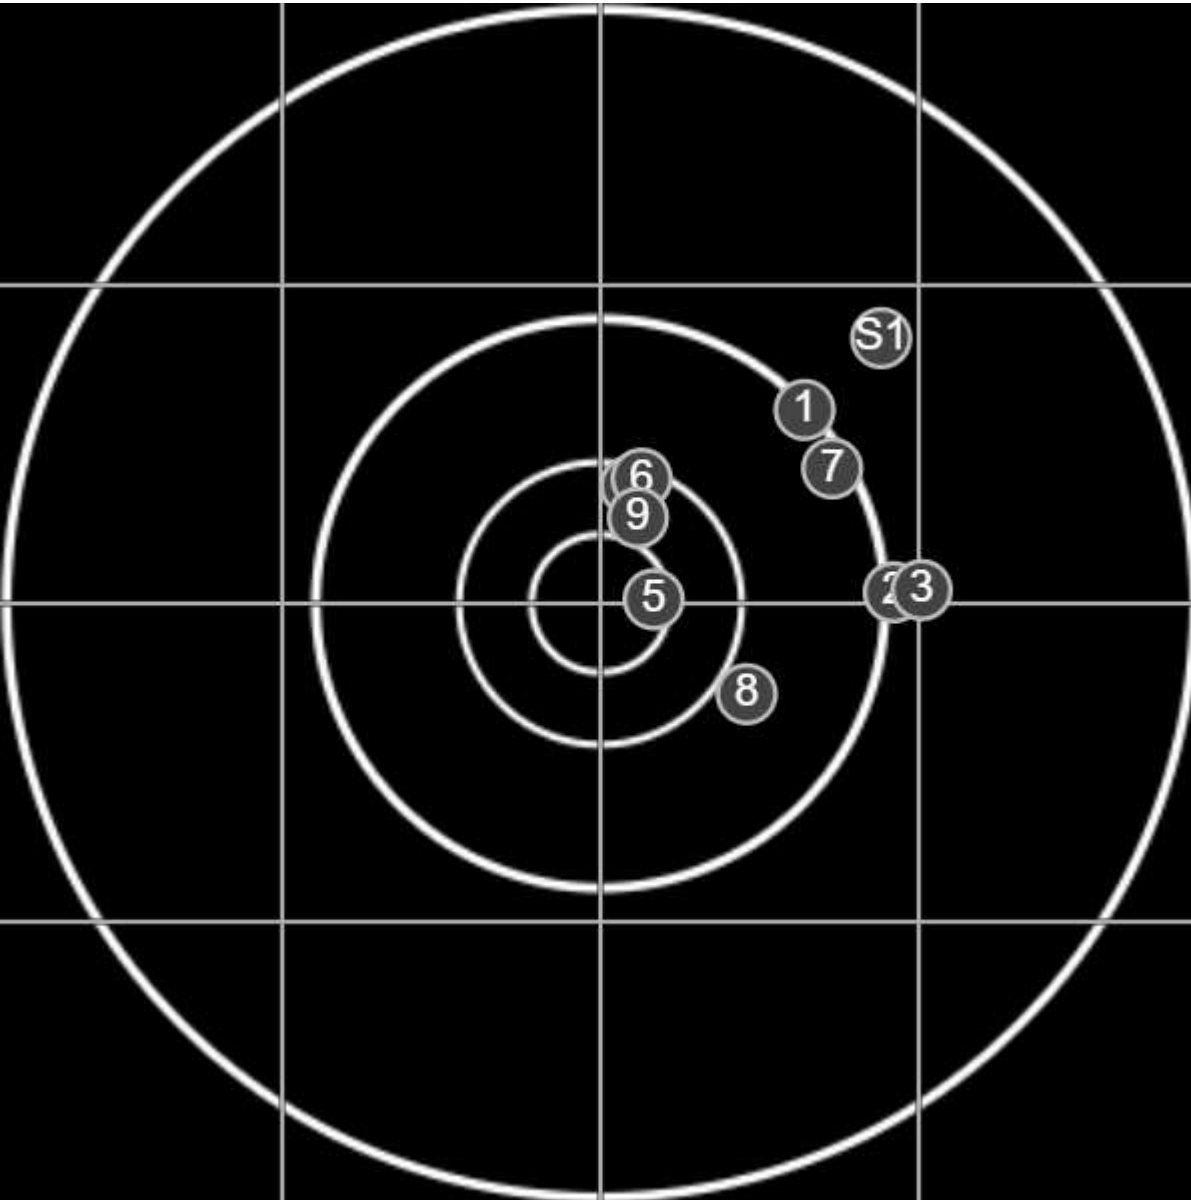

#	fps	score
10	1887	3
9	1888	V
8	1890	5
7	1892	5
6	1906	V
5	1893	SV
4	1896	V
3	1905	4
2	1890	5
1	1909	5
S1	1894	(4)